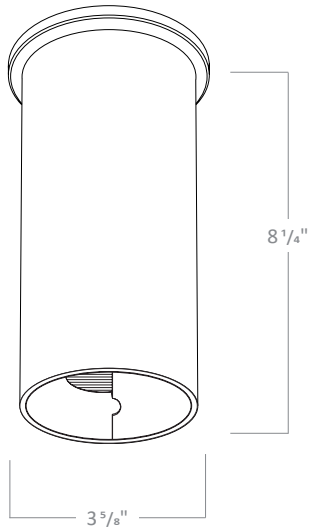

Notes  
 1. 1ft and 2ft stems are linkable up to 12 ft. Consult factory for made to order lengths.

## RCYA3 DIMENSIONS