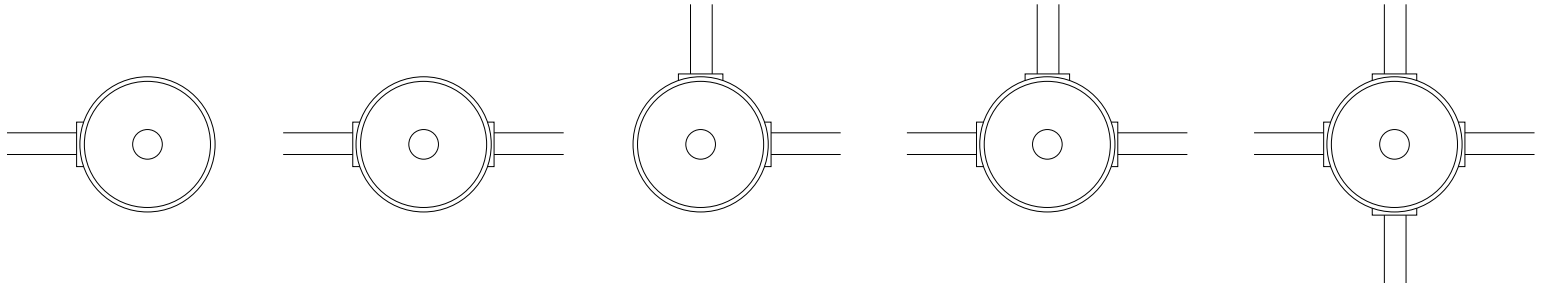

### DEEP CANOPY FOR SURFACE, CORD, OR PENDANT MOUNT

Deep Canopy options come standard with 4 Knockouts installed. Accommodates a 4" octagonal junction box with 1-1/2" depth (provided by others).

Knockouts may be run from 4 sides

Single Conduit Mount

Double 180° Conduit Mount

Double 90° Conduit Mount

Triple 90° Conduit Mount

Quad 90° Conduit Mount